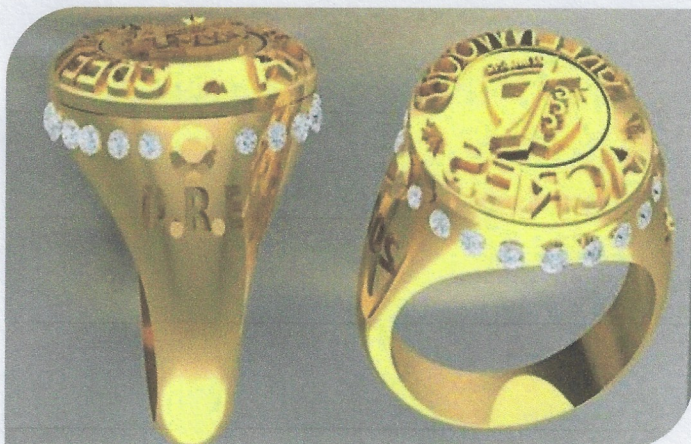

Greenwood Acres Christian College Women's Rings of Excellence

Bachelor's Degree

This beautiful 14K hand crafted gold ring has two solitaire diamonds and six more diamonds around the crown, with the school's logo in the center. It's bound to make a statement about your academic excellence and graduation. These eight diamonds is the number of New Beginnings.

Master's Degree

The Master's Ring is a beautifully hand crafted in 14 karat gold with two solitaire diamonds. It has ten smaller diamonds around the school's logo. There are 12 diamonds on this ring, which speaks of the Masters Choice of the 12 Apostles.

Doctoral Degree

The Doctoral Ring is paramount and it speaks of Excellent Academic Achievement. This ring is a beautiful handcrafted 14 karat gold adorned with 24 brilliant clear diamonds, consisting of two solitaire diamonds and 22 smaller diamonds around the crest with the school's logo in the center. This ring is emblematic of the 24 elders.